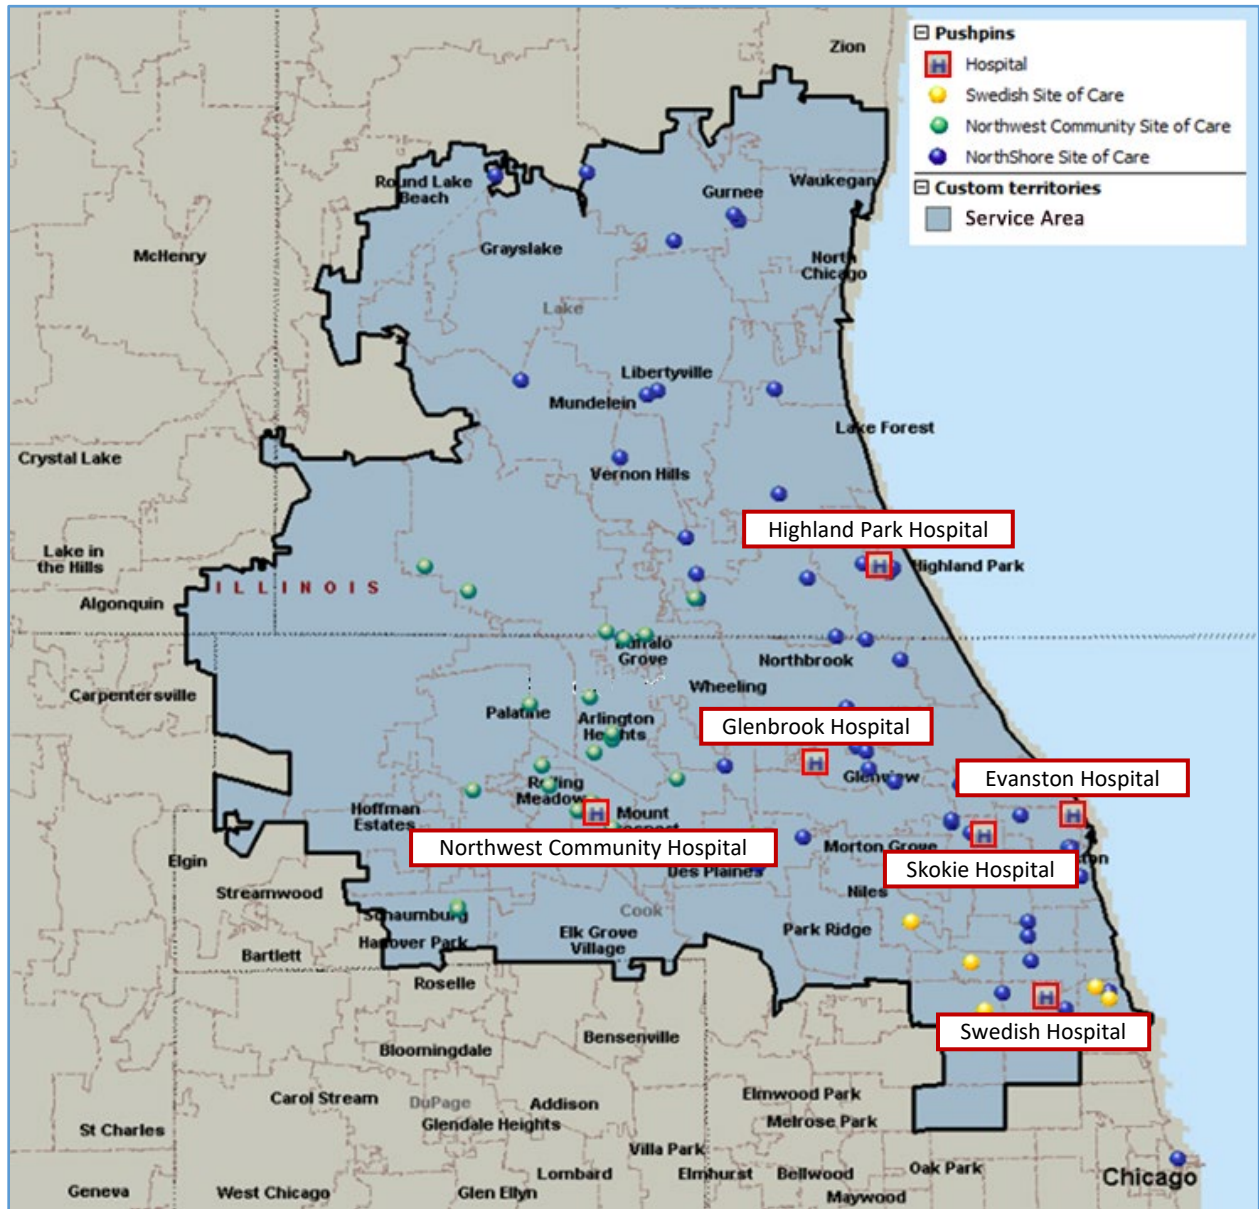

Service Area Map & Zip Codes

Proposed projects and programs should primarily focus on the communities that NorthShore University HealthSystem serves, including Evanston, Skokie, Glenbrook, Highland Park, Swedish, and Northwest Community hospitals. Below is a map and list of zip codes within our service areas:

(Zip codes are shown on the following page)

- Service area zip codes for Evanston, Skokie, Glenbrook, and Highland Park hospitals, include:

60004	Arlington Heights	60053	Morton Grove	60091	Wilmette
60005	Arlington Heights	60056	Mount Prospect	60093	Winnetka
60015	Deerfield	60060	Mundelein	60201	Evanston
60016	Des Plaines	60061	Vernon Hills	60202	Evanston
60022	Glencoe	60062	Northbrook	60203	Evanston
60025	Glenview	60064	North Chicago	60208	Evanston
60026	Glenview	60065	Northbrook	60625	Chicago
60029	Golf	60069	Prairie View	60626	Chicago
60030	Third Lake	60070	Prospect Heights	60631	Chicago
60031	Gurnee	60073	Round Lake Heights	60640	Chicago
60035	Highland Park	60076	Skokie	60641	Chicago
60037	Fort Sheridan	60077	Skokie	60645	Chicago
60040	Highwood	60082	Techny	60646	Chicago
60043	Kenilworth	60085	Waukegan	60659	Chicago
60044	Lake Bluff	60087	Beach Park	60660	Chicago
60045	Lake Forest	60088	North Chicago	60712	Lincolnwood
60047	Long Grove	60089	Buffalo Grove	60714	Niles
60048	Libertyville	60090	Wheeling		

- Service area zip codes for Northwest Community hospital, include:

60004	Arlington Heights	60056	Mount Prospect	60090	Wheeling
60005	Arlington Heights	60060	Mundelein	60107	Streamwood
60007	Elk Grove Village	60061	Vernon Hills	60133	Hanover Park
60008	Rolling Meadows	60062	Northbrook	60169	Hoffman Estates
60010	Barrington	60067	Palatine	60172	Roselle
60015	Deerfield	60070	Prospect Heights	60173	Schaumburg
60016	Des Plaines	60073	Round Lake Heights	60192	Hoffman Estates
60018	Des Plaines	60074	Palatine	60193	Schaumburg
60042	Island Lake	60084	Wauconda	60194	Schaumburg
60047	Long Grove	60089	Buffalo Grove	60195	Hoffman Estates